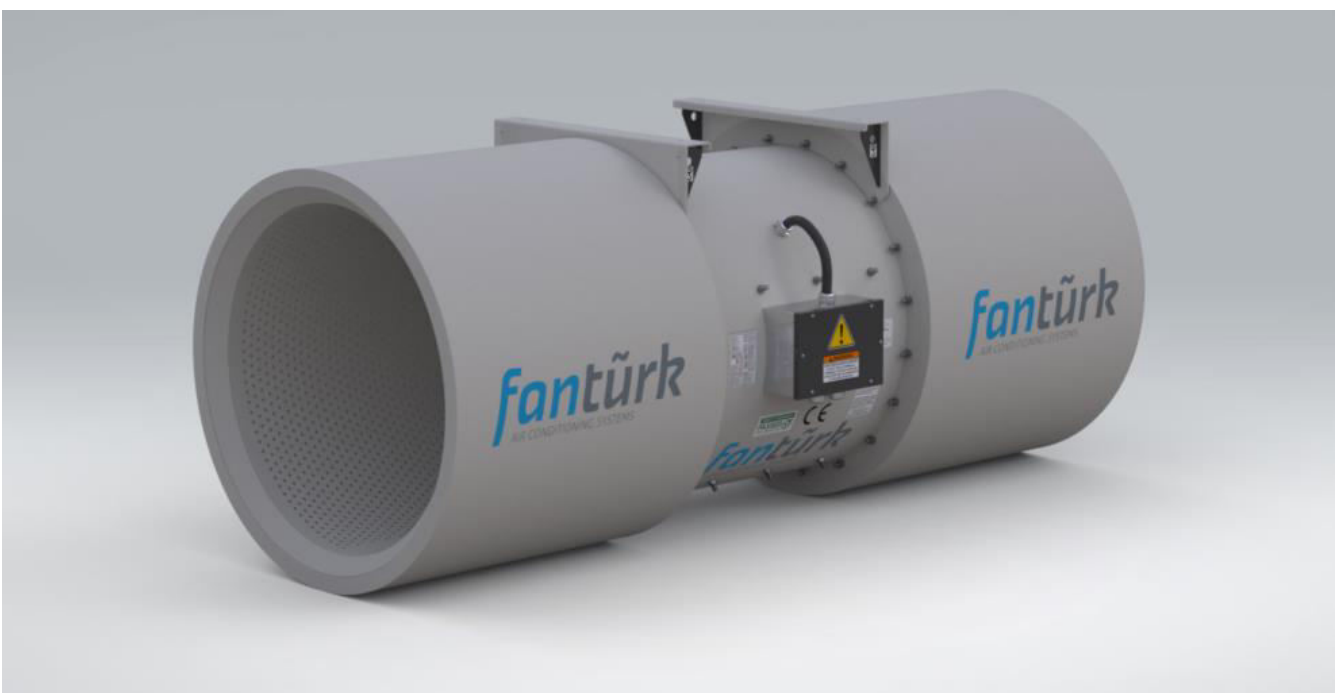

General Features

The products have fire-resistant certificate and tested for working for 2 hours at 400 °C in international accredited organizations according to EN 12101-3 standard.

It is manufactured between Ø560mm and Ø1600mm diameters.

According to the Project two-speed or single-speed options are available. Reversible propeller is standart.

Fan Body

T-FWA Axial Jet Fan models are manufactured from high quality S355 sheet.

Propeller

The propellers are made of special aluminum alloy with adjustable blade angles. According to the project, it can operate in the same performance in both blowing directions thanks to its reversible blade structure. Complies with international standards.

Motor

It is manufactured as standard (380 V - 50 Hz) or other voltages and frequencies (400/415/440 V -50 Hz) on request. As a standard, Class H, S1, IP55 single-speed or double-speed motors with a resistance of 2 hours to 400 degrees are used.

Accessories

In this series, the sound volume increases due to the high air outlet velocities and therefore tunnel jet fans are used as standard with the silencer.