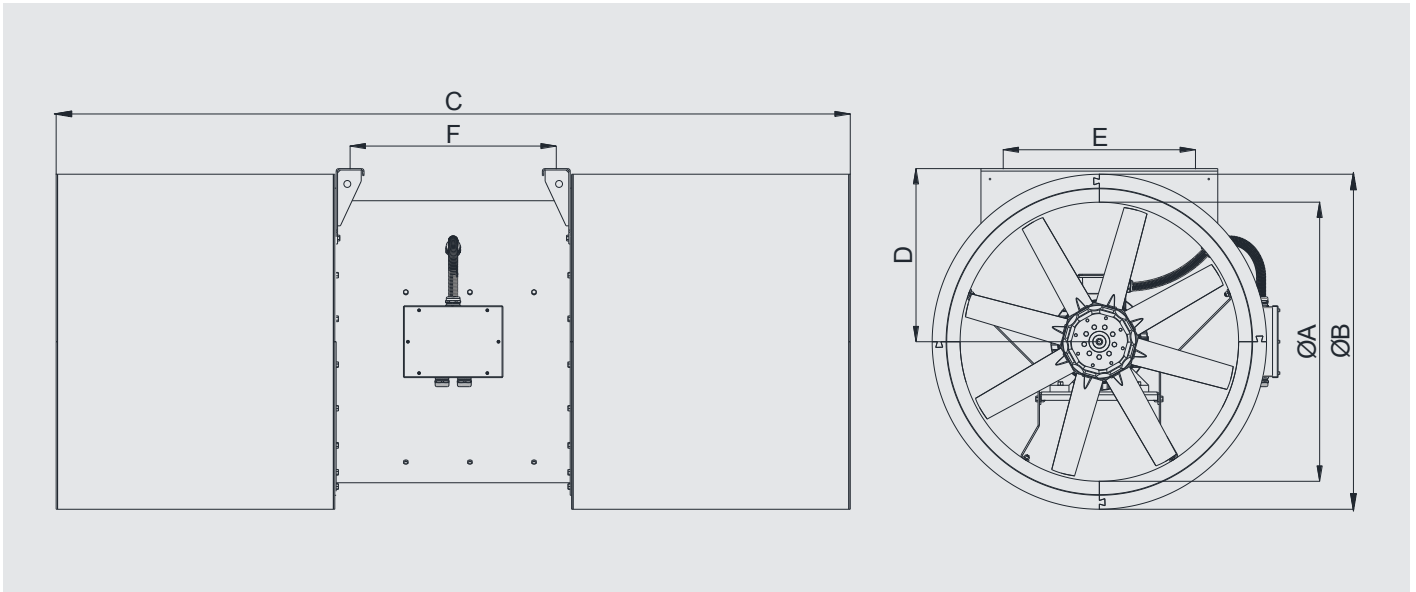

Technical Specifications

TUNNEL JET FAN

MODEL	A	B	C	D	E	F	VOLTAGE	FREQUENCY	MOTOR POWER	NOS. OF POLES	FLOW RATE	MAX. AIR VELOCITY	THRUST	WEIGHT
	mm	mm	mm	mm	mm	mm	V	Hz	kW		m³/s	m/s	N	kg
T-FWA 560	560	760	1820	400	390	590	380	50	7,5	2	6,8	27,6	225	256
									11		7,9	32,1	305	305
T-FWA 630	630	830	1960	435	440	590	380	50	15	2	10,2	32,7	399	346
									18,5		10,7	34,4	443	368
T-FWA 710	710	910	2120	475	490	590	380	50	22	2	13,1	33	518	445
									30		14,9	37,6	670	485
T-FWA 800	800	1000	2450	520	590	740	380	50	7,5	4	11,1	22,2	296	396
									11		12,2	24,2	354	445
T-FWA 900	900	1100	2650	570	640	740	380	50	15	4	16,7	26,2	525	514
									18,5		17,9	28,2	605	536
T-FWA 1000	1000	1200	2850	620	690	740	380	50	22	4	22,1	28,2	749	636
									30		24,9	31,7	950	676
T-FWA 1120	1120	1320	3240	680	790	890	380	50	37	4	32,4	32,8	1275	815
									45		33,8	34,4	1395	918
T-FWA 1250	1250	1450	3600	745	890	990	380	50	45	4	38,5	31,4	1450	1043
									55		41,9	34,1	1715	1145
									75		45,6	37,2	2035	1285
T-FWA 1400	1400	1600	3900	820	990	990	380	50	45	6	46	29,9	1648	1169
									55		48,1	31,2	1802	1271
T-FWA 1600	1600	1800	4300	920	1190	1190	380	50	45	6	54,1	26,9	1748	1356
									55		59	29,3	2075	1458